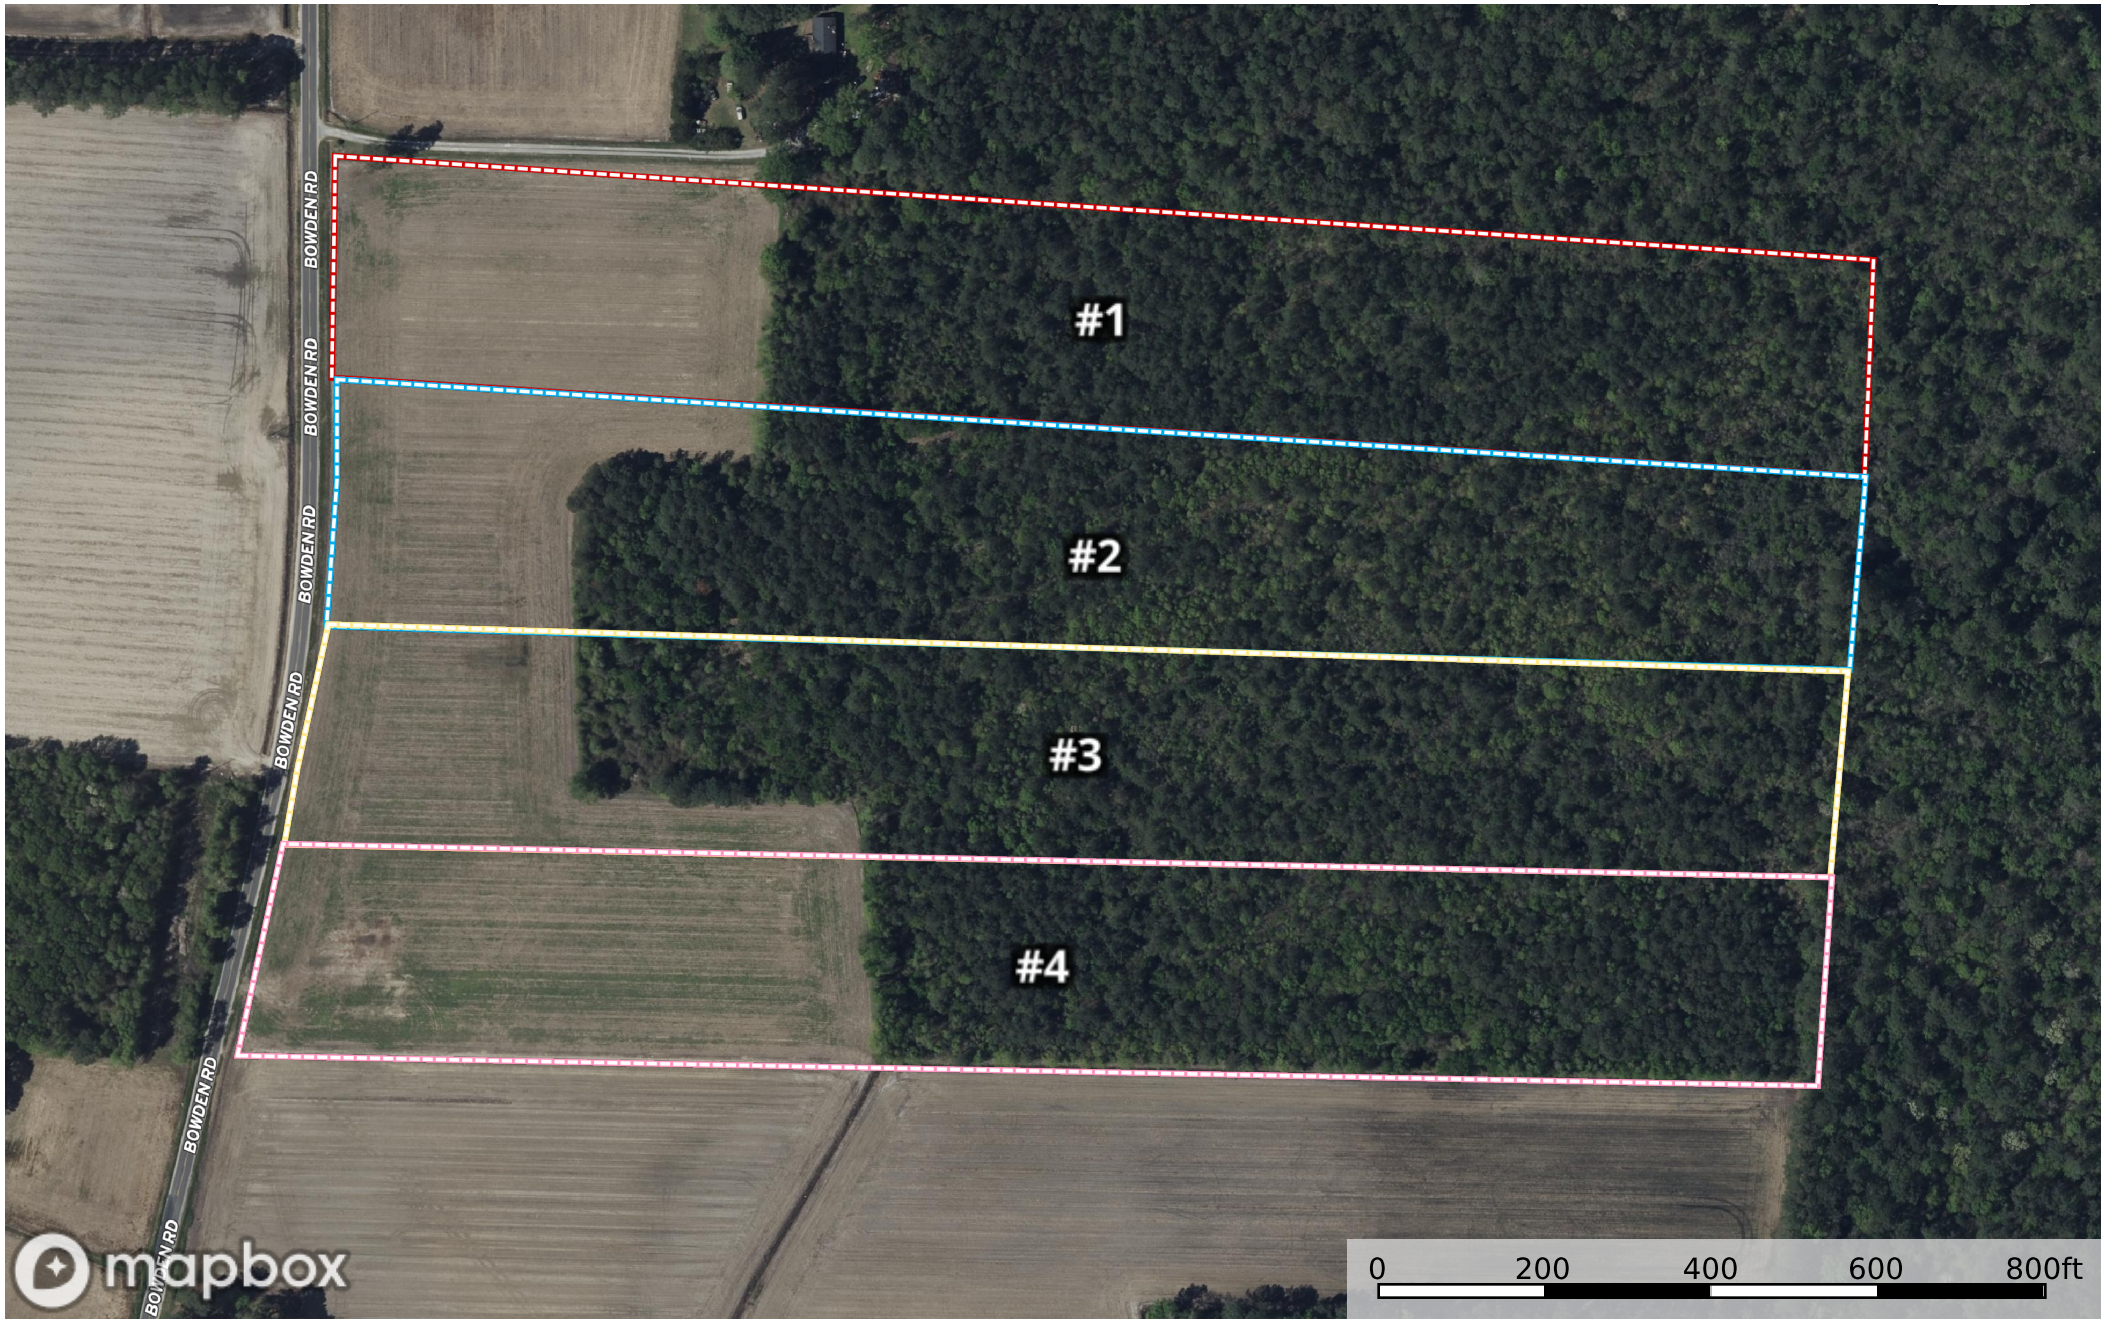

Dew Claw Land/Land Surge Bowden Sampson Co Bowen

Sampson County, North Carolina, 44 AC +/-

- #4
- #3
- #2
- #1