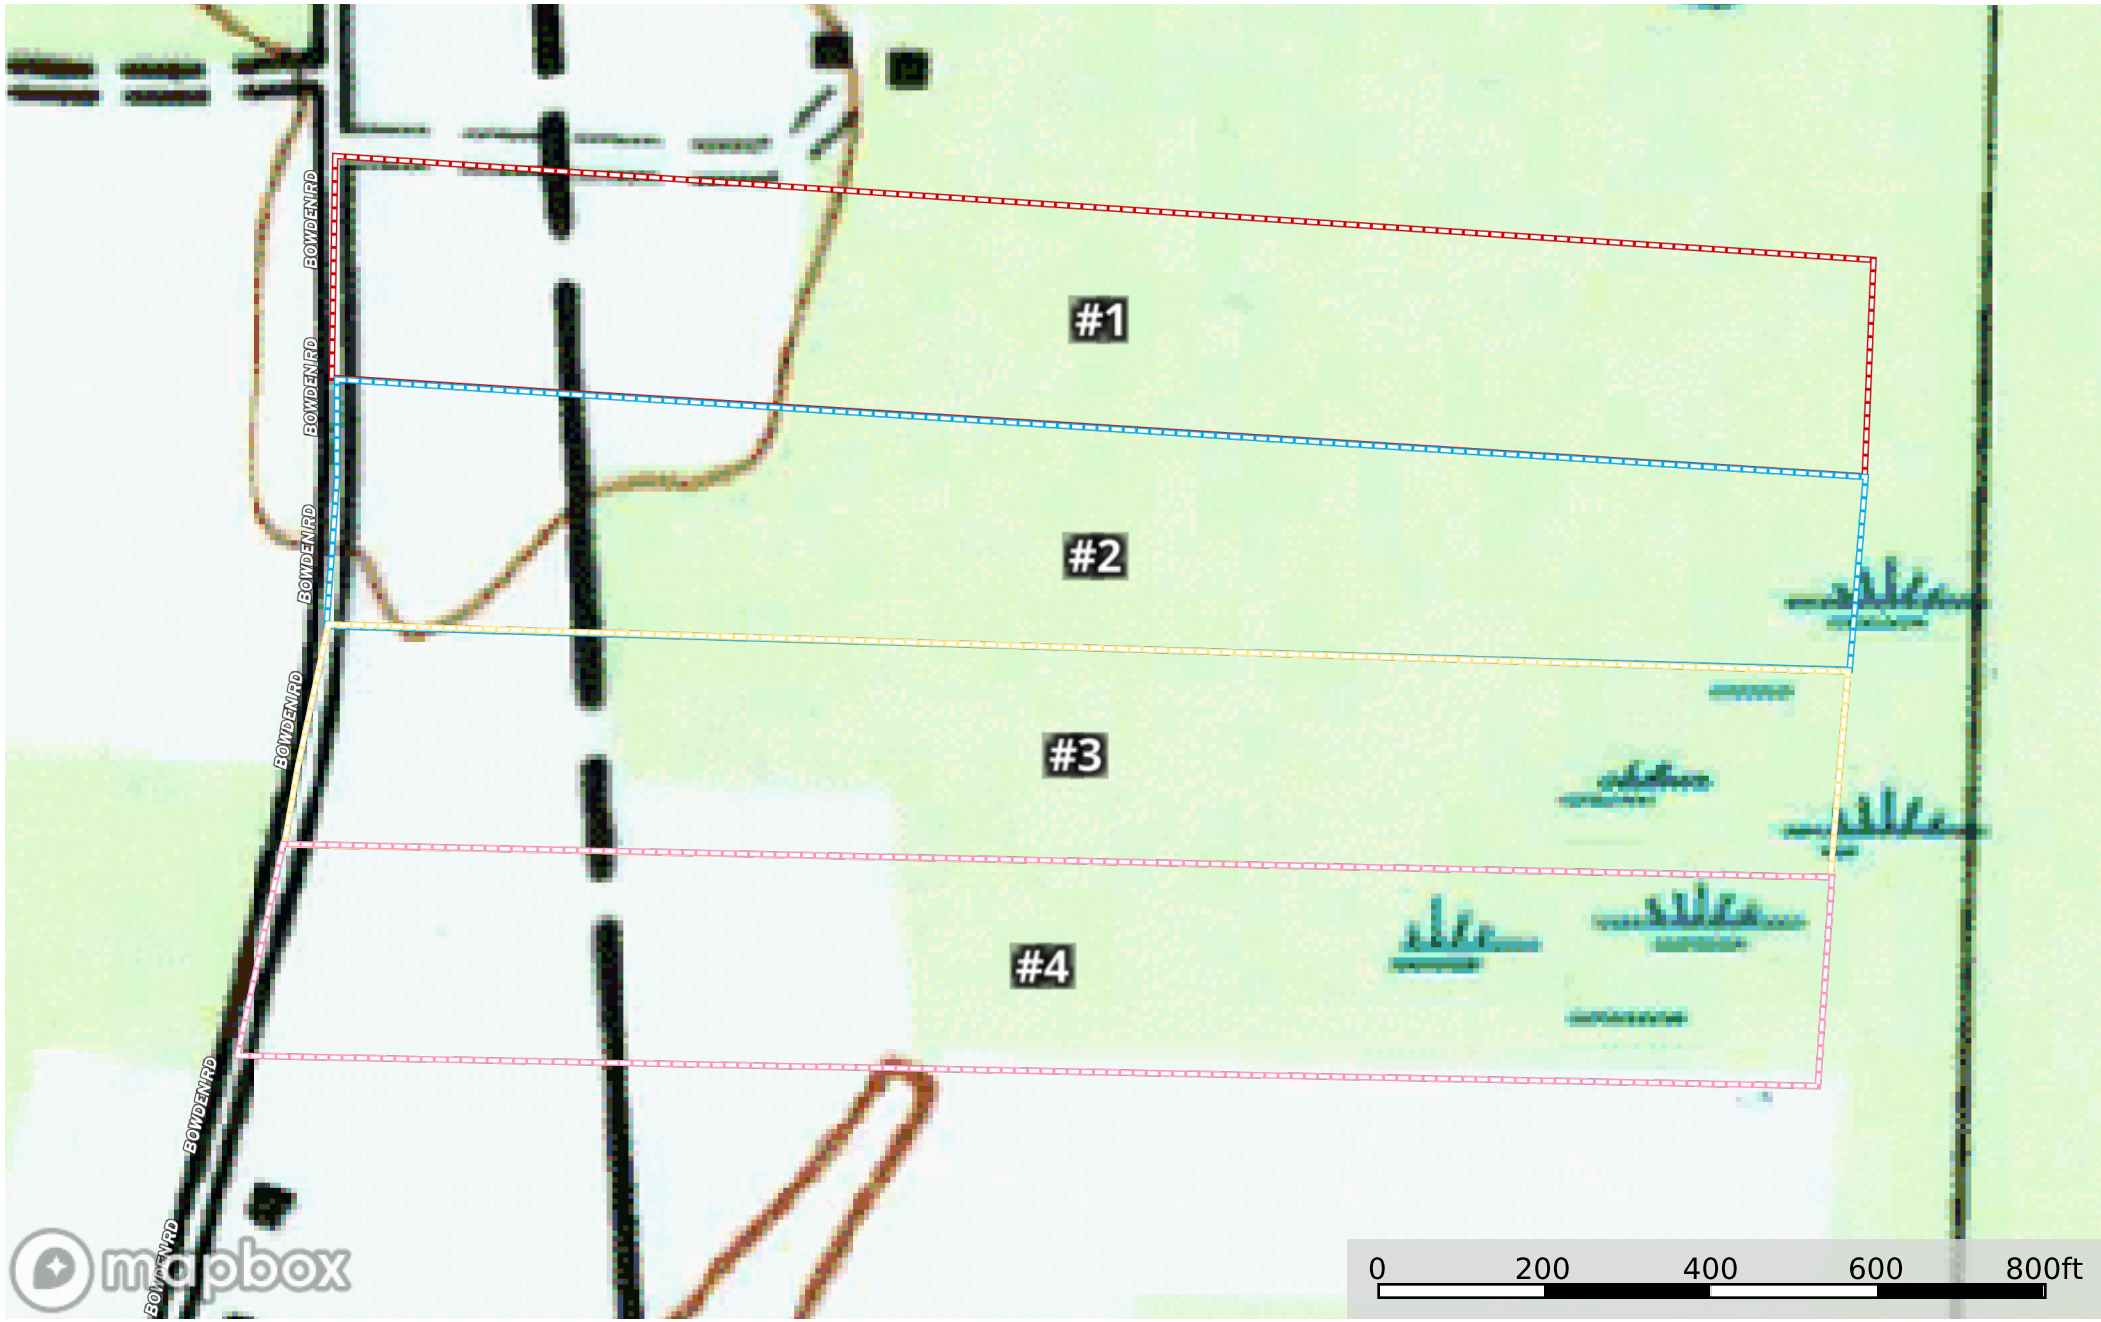

Dew Claw Land/Land Surge Bowden Sampson Co Bowen

Sampson County, North Carolina, 44 AC +/-

- #4
- #3
- #2
- #1