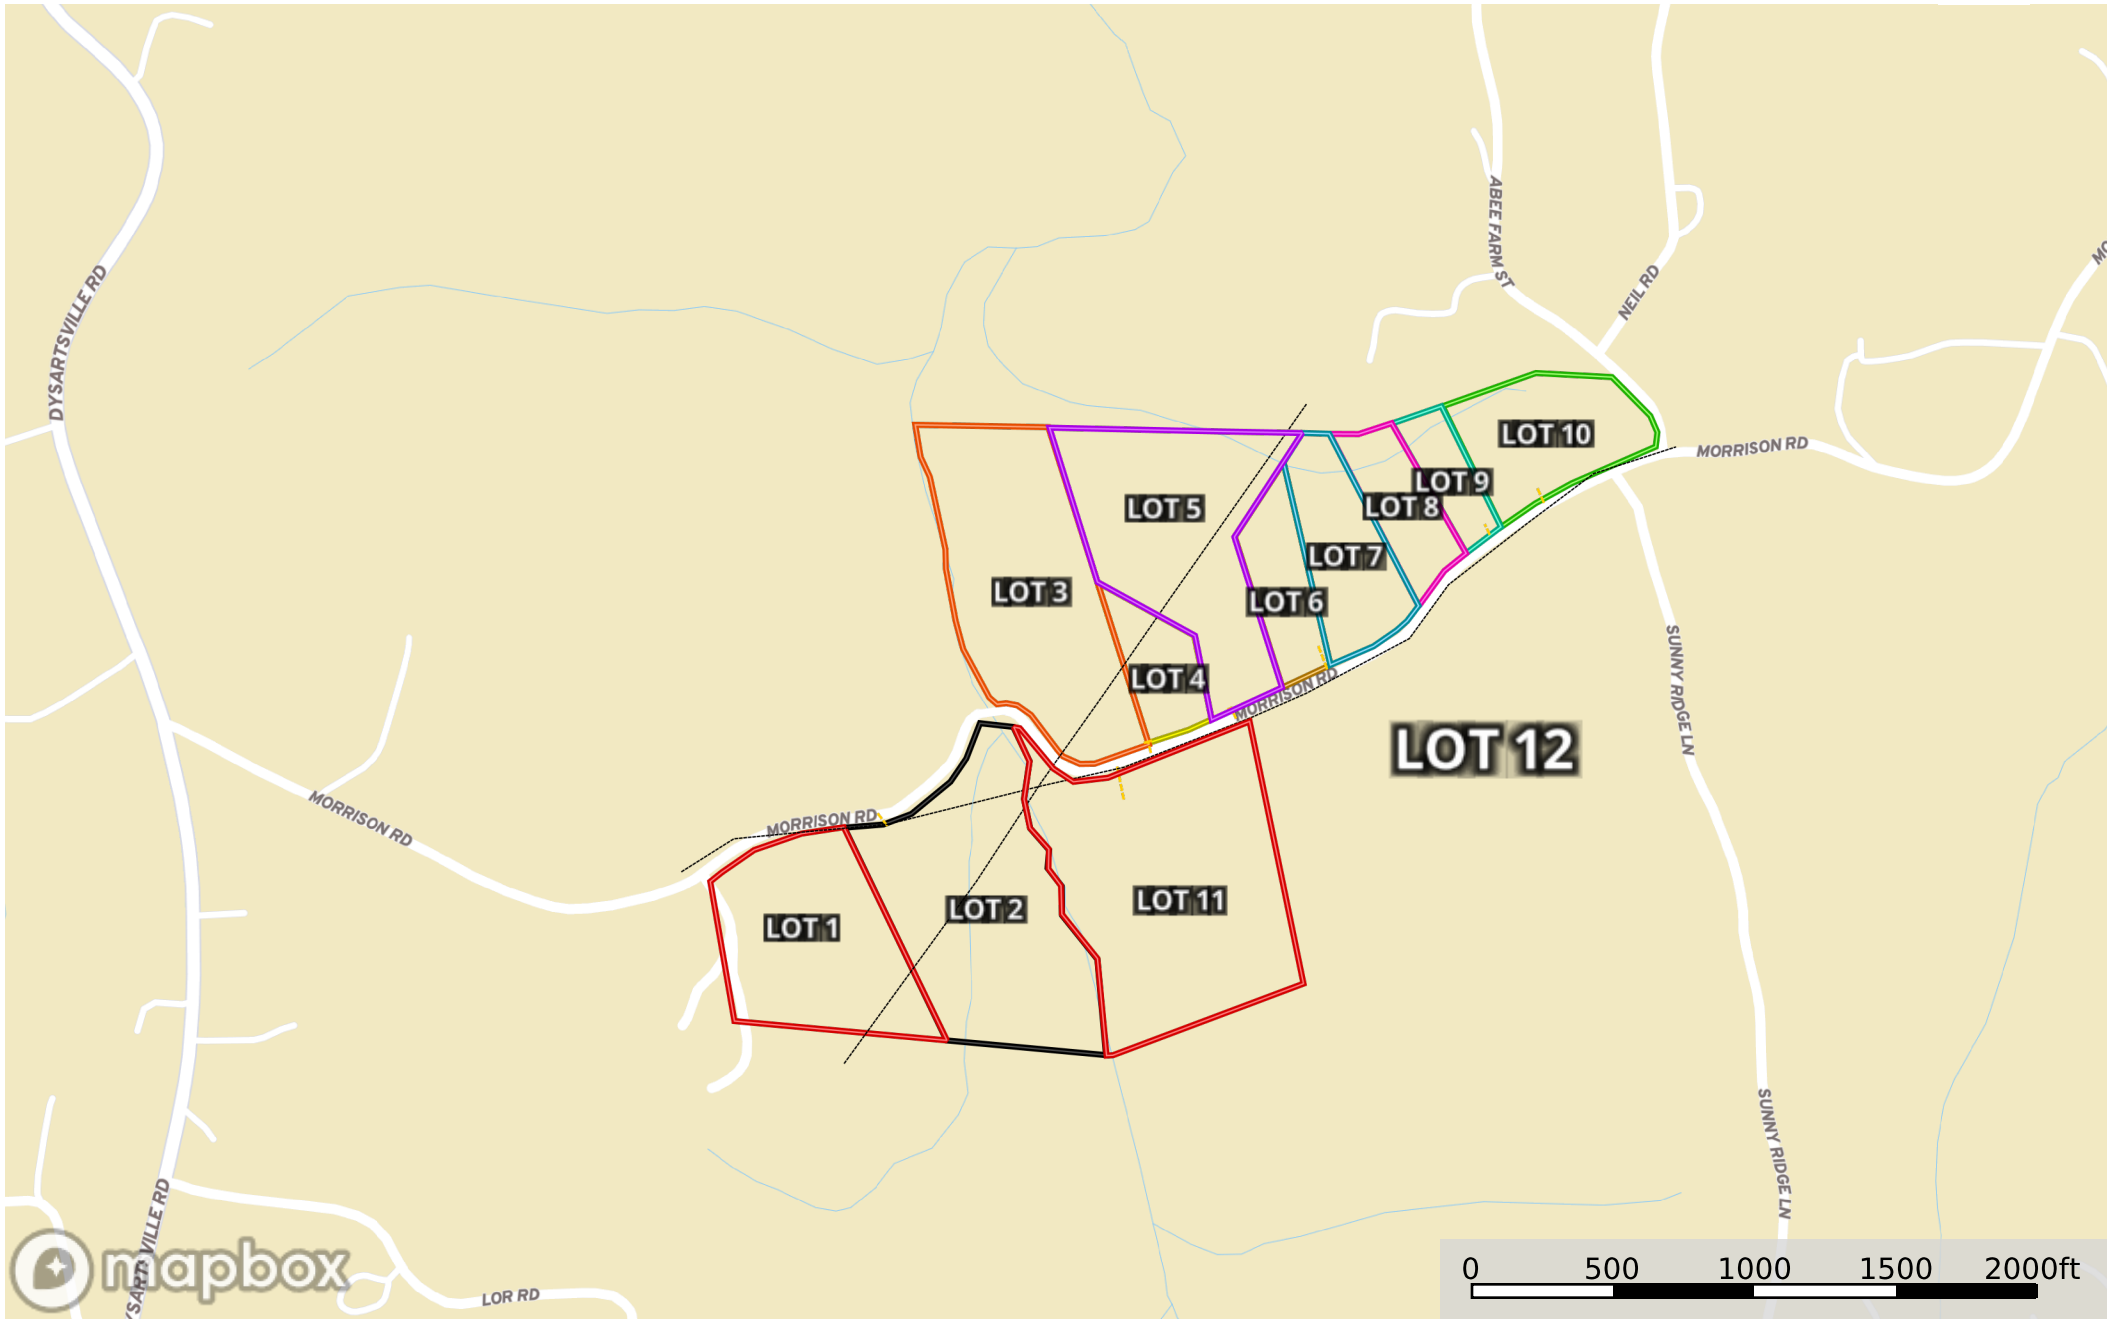

# Terrain Burke Co Morrison Rd

Burke County, North Carolina, AC +/-

- Road / Trail
- Power Line
- Power Line
- New Drive
- Lot 1
- Lot 2
- Lot 3
- Lot 4
- Lot 6
- Lot 9
- Lot 11
- Lot 5
- Lot 7
- Lot 8
- Lot 10