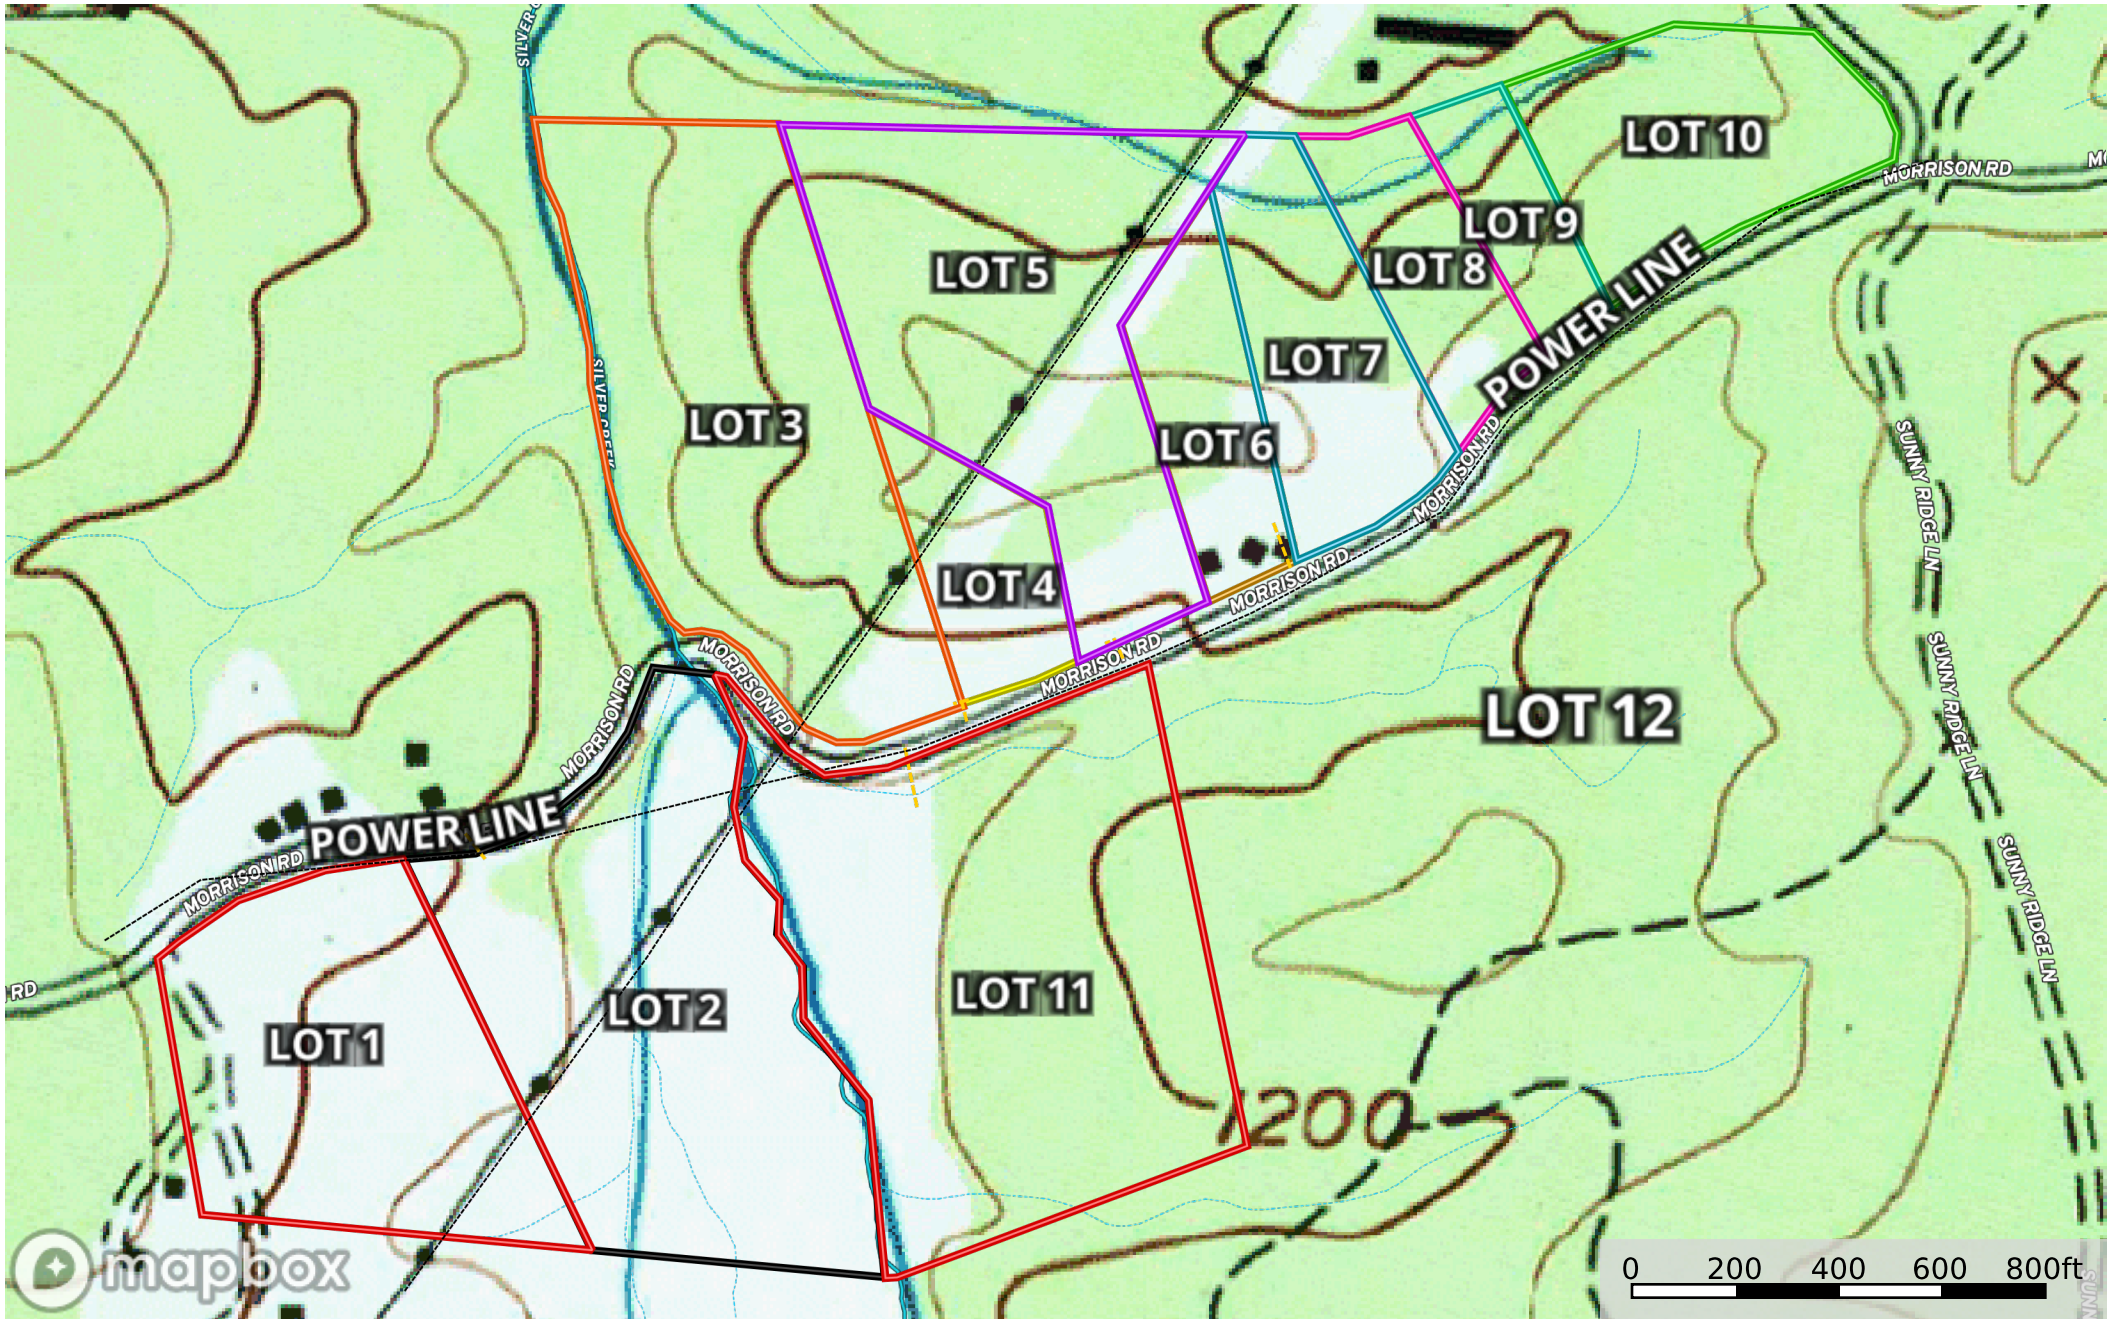

Terrain Burke Co Morrison Rd

Burke County, North Carolina, AC +/-

- Road / Trail
- Power Line
- Power Line
- New Drive
- Lot 1
- Lot 2
- Lot 3
- Lot 4
- Lot 6
- Lot 9
- Lot 11
- Lot 5
- Lot 7
- Lot 8
- Lot 10
- Stream, Intermittent
- River/Creek
- Water Body