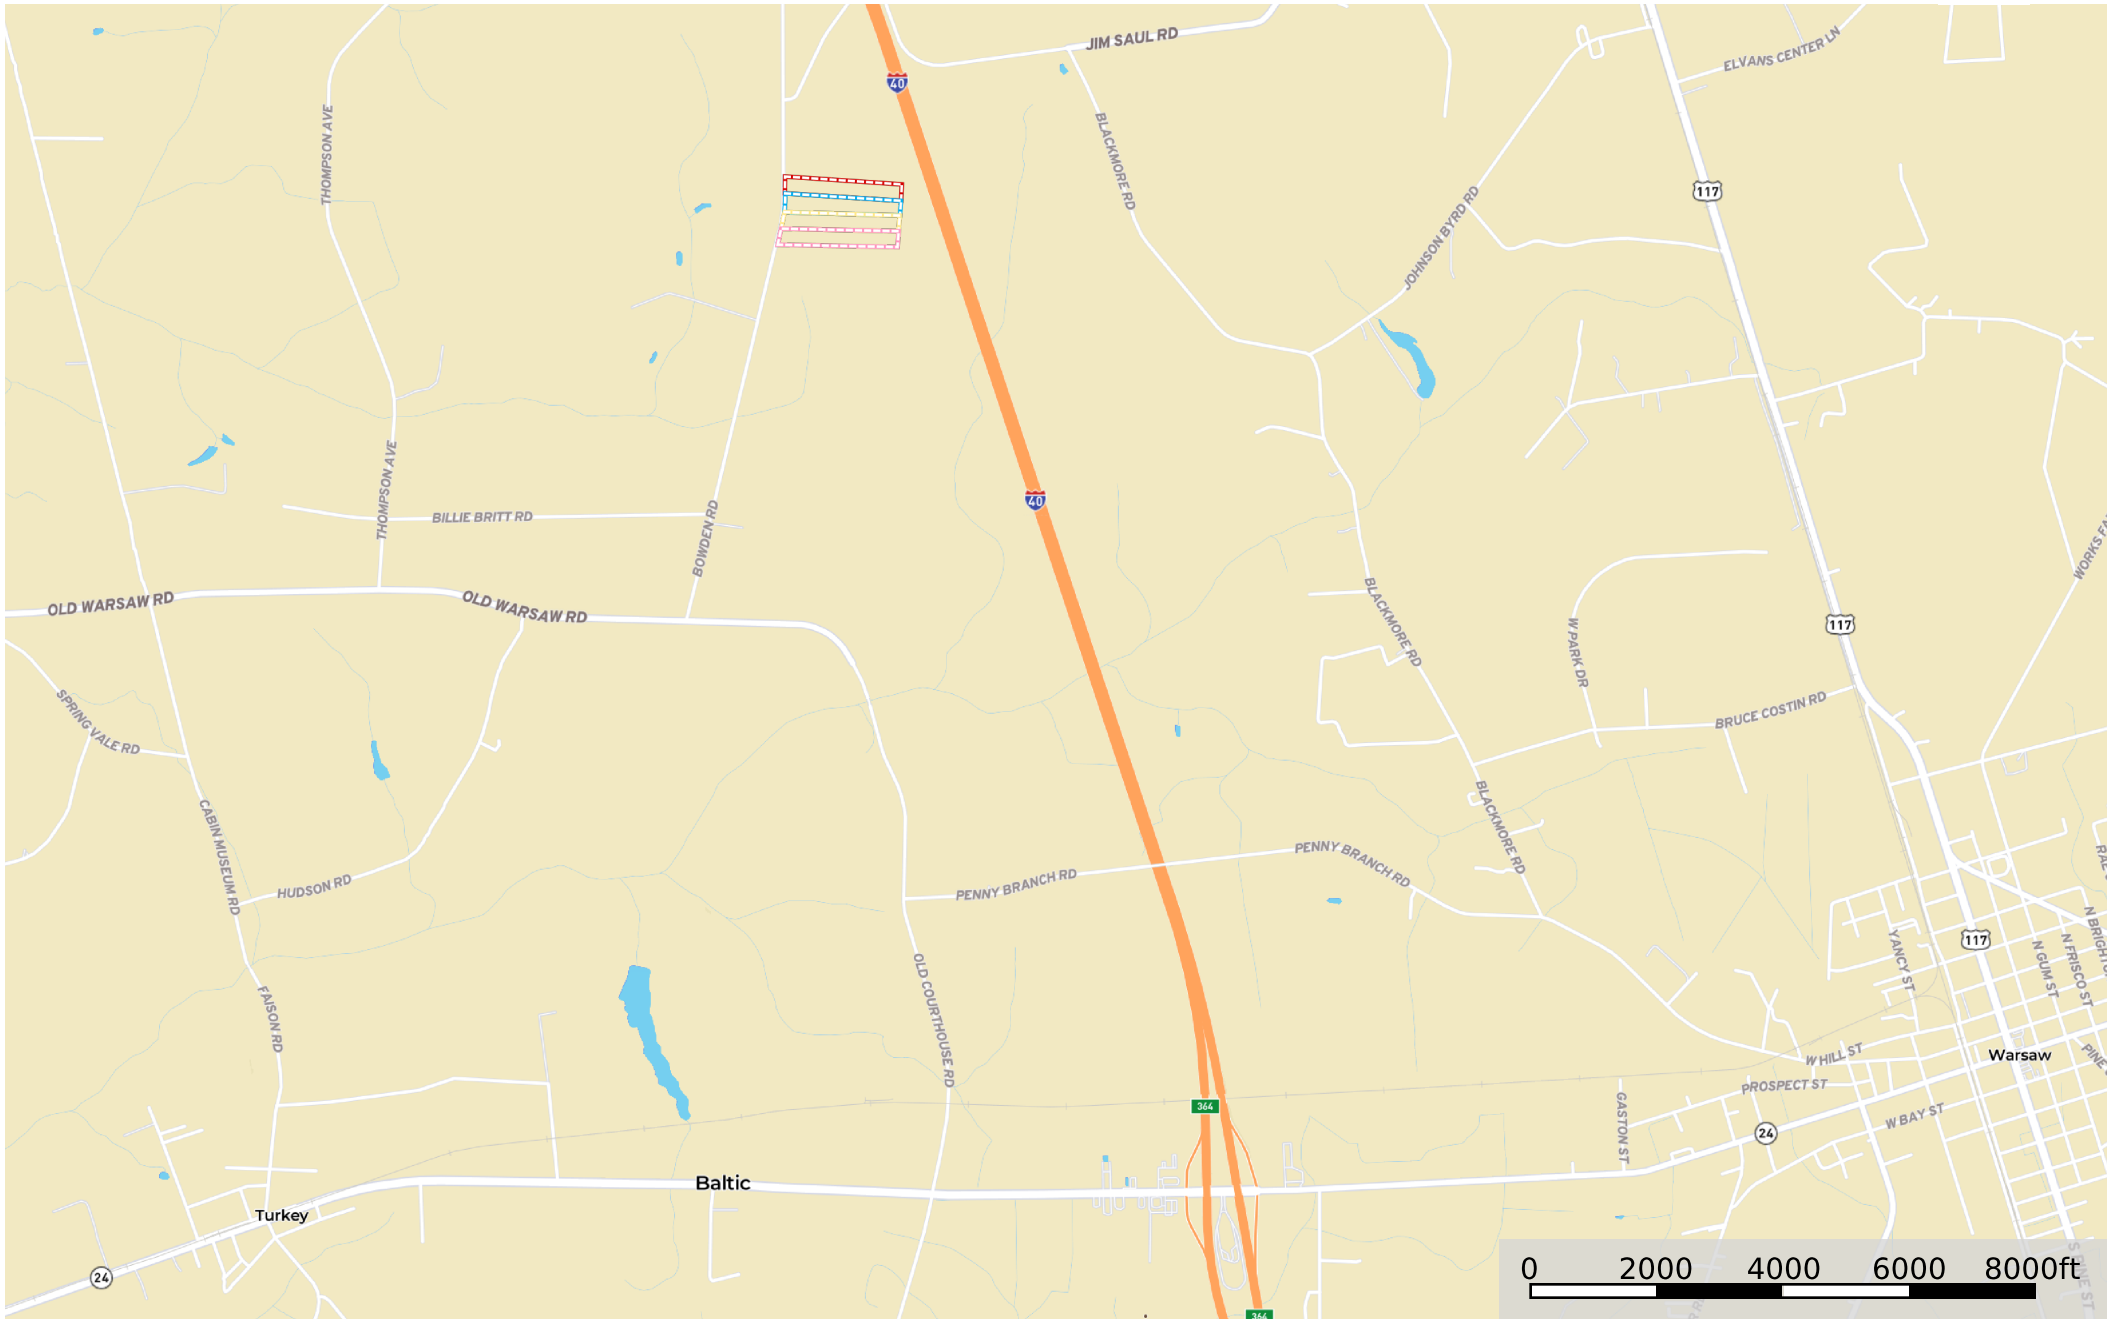

# Dew Claw Land/Land Surge Bowden Sampson Co Bowen

Sampson County, North Carolina, 44 AC +/-

- #4
- #3
- #2
- #1